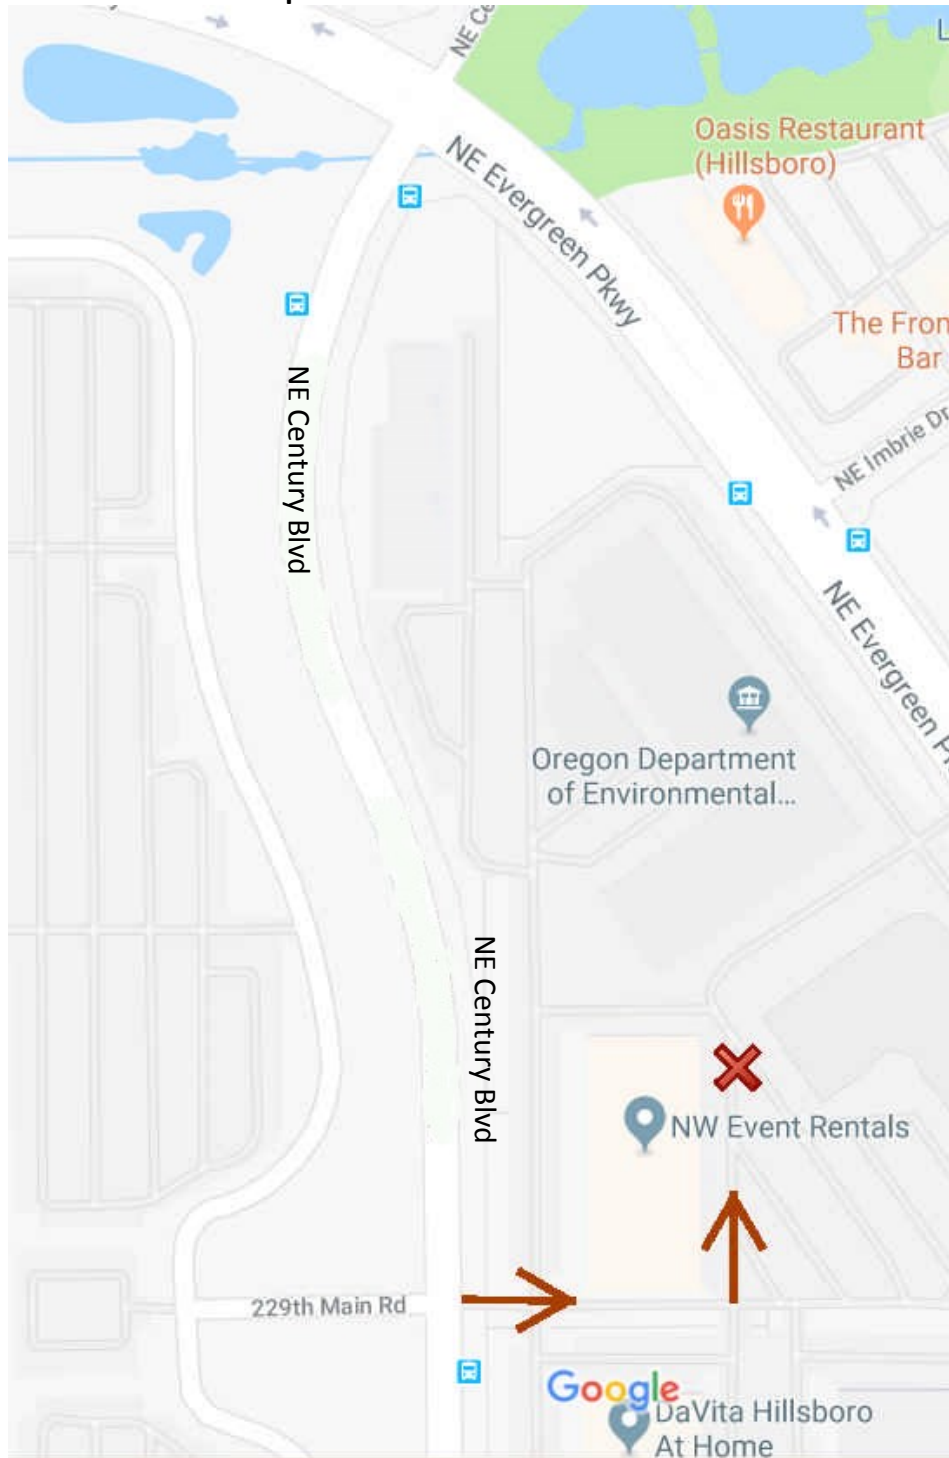

Map to NW Events and Environments

Join us for an evening of dinner, dancing, and more!

Saturday, January 27, 2018

5:30 p.m. to 10:00 p.m.

Valet parking included

Black tie or themed dress optional

Special appeal will raise funds for breast cancer prevention

Dance to 12 piece band Big Night Out

We made the news!

Tuality Fundraiser to celebrate Hillsboro hospital's 100th year! - Read the article [here](#).

Questions? 503-681-1170 or tuality.events@tuality.org

Tuality
Healthcare
FOUNDATION